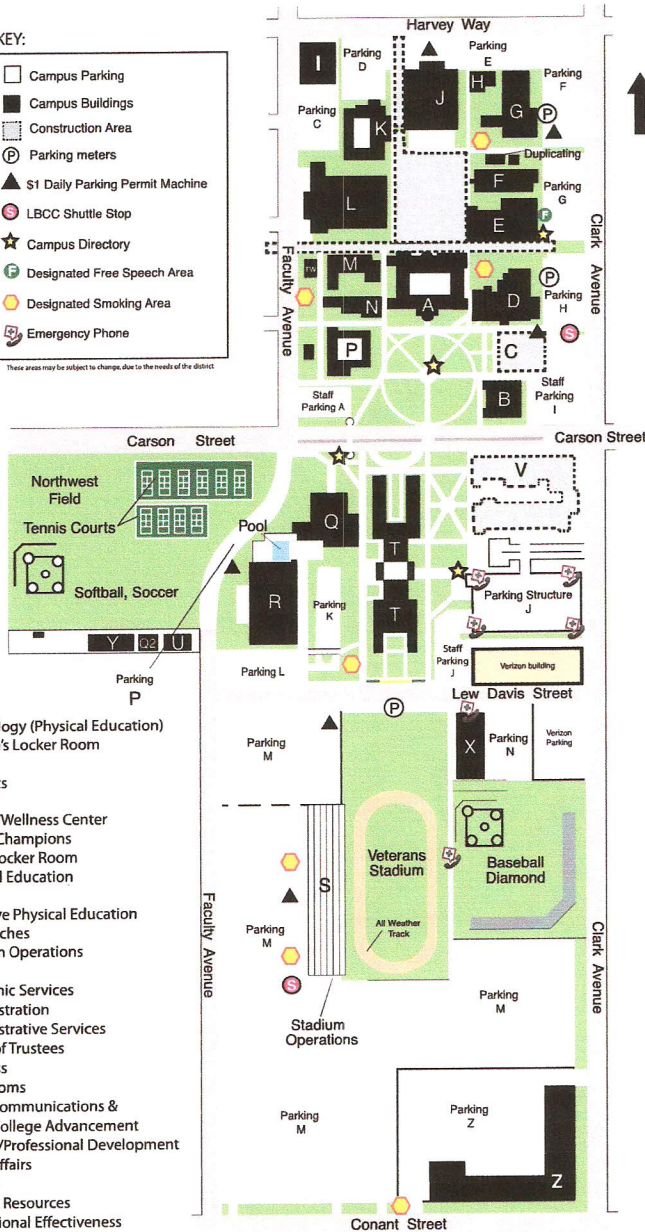

Building Services

- A** Admissions and Records
ASB Bank
Assessment/Matriculation
CalWORKS
Cashier's Office
College & School Articulation
Counseling
Disabled Student Program Services
EOPS/CARE
Financial Aid
International Students
Outreach/Scholarship/Student Relations
Student Health Services
Career and Transfer Services
Veterans Affairs
- B** Architecture/Drafting
Electricity
Electronics
- C** Closed
- D** Mathematics
Success Center
Science
- E** Cafeteria
College Center
Student Life
Veterans Services
Writing & Reading Center
- F** Duplicating (north trailer)
Family & Consumer Studies
Fashion
- G** Music
Radio/TV
- H** Theatre Arts
- I** Campus Store (Bookstore)
- J** Auditorium
- K** Art
- L** Academic Computing
Academic Senate
Faculty Support & Resources
Computer Lab
Instructional Technology
Learning & Academic Resources
Learning Resource Center
Library
Media and Periodicals
Multi-media Classrooms
Reading
Student Support Centers
- M** Nursing
Health Technologies
Foreign Language
COS Classrooms
- N** Nursing Learning Center
Classrooms
- O1** Bond Management Team
IITS - Instructional & Informational Technology Services
Warehouse
- O2** ACLI - American Culture & Language Institute
CAED - College Advancement & Economic Development
Foundation
Institutional Resource Development
Upward Bound
Workforce Development
- P** English
Journalism
Language Arts

KEY:

- Campus Parking
- Campus Buildings
- ▨ Construction Area
- Ⓟ Parking meters
- ▲ S1 Daily Parking Permit Machine
- Ⓢ LBCC Shuttle Stop
- ★ Campus Directory
- Ⓧ Designated Free Speech Area
- Ⓞ Designated Smoking Area
- ☎ Emergency Phone

These areas may be subject to change due to the needs of the district

↑ To Child Study Center
4630 Clark Avenue

MEETING IN THIS BUILDING

revised 4/2014

Rosie the Riveter Park